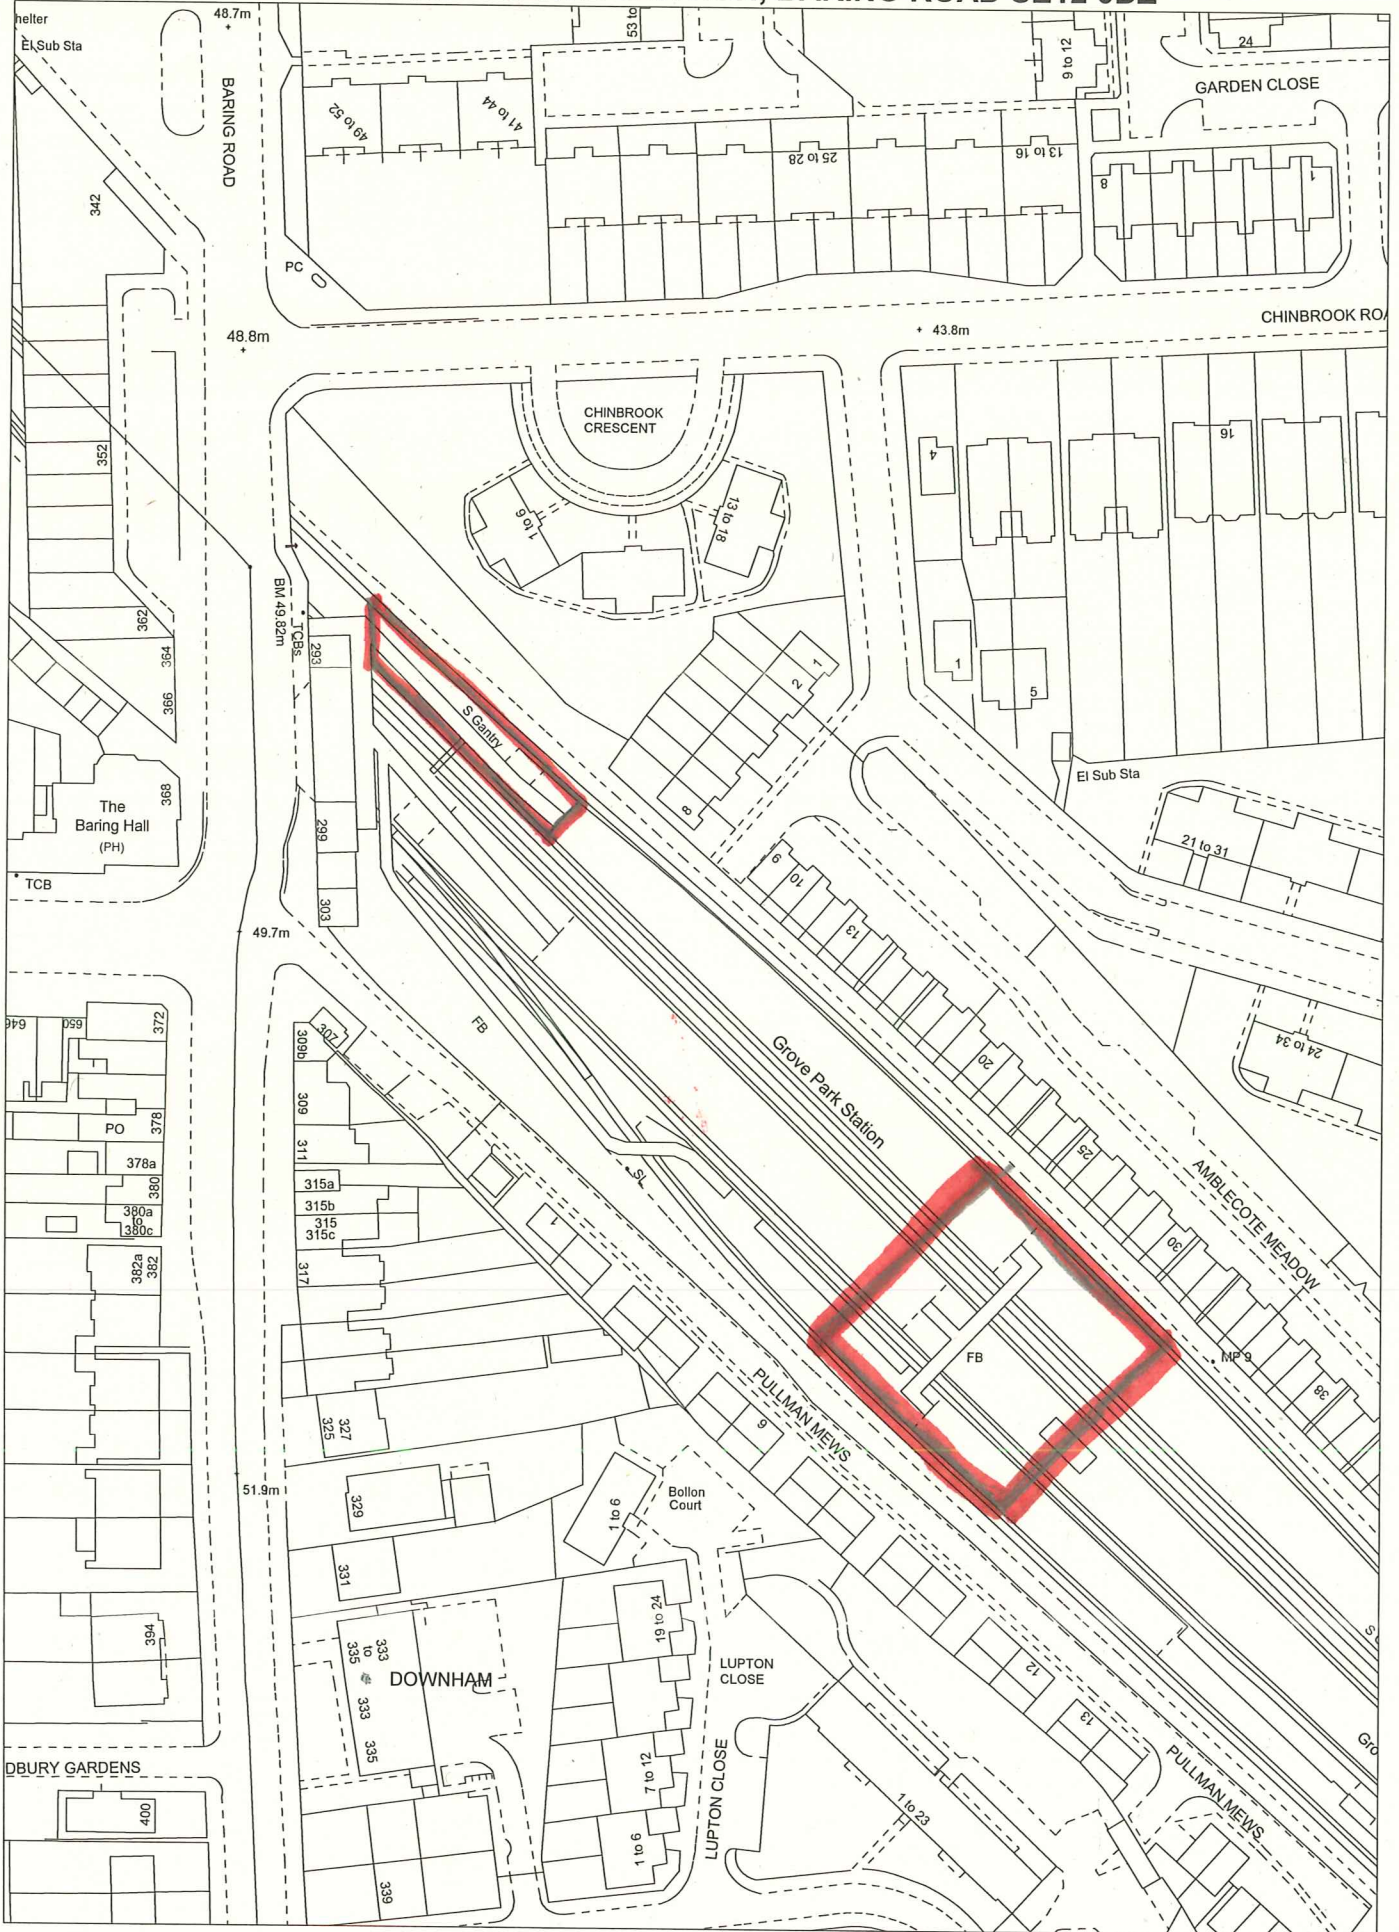

# GROVE PARK RAILWAY STATION, BARING ROAD SE12 0DZ

Reproduced from the Ordnance Survey map with the permission of the Controller of HMSO  
Crown Copyright Reserved  
Licence No:100017710

Scale 1:1250

**This plan forms no part of a planning application**